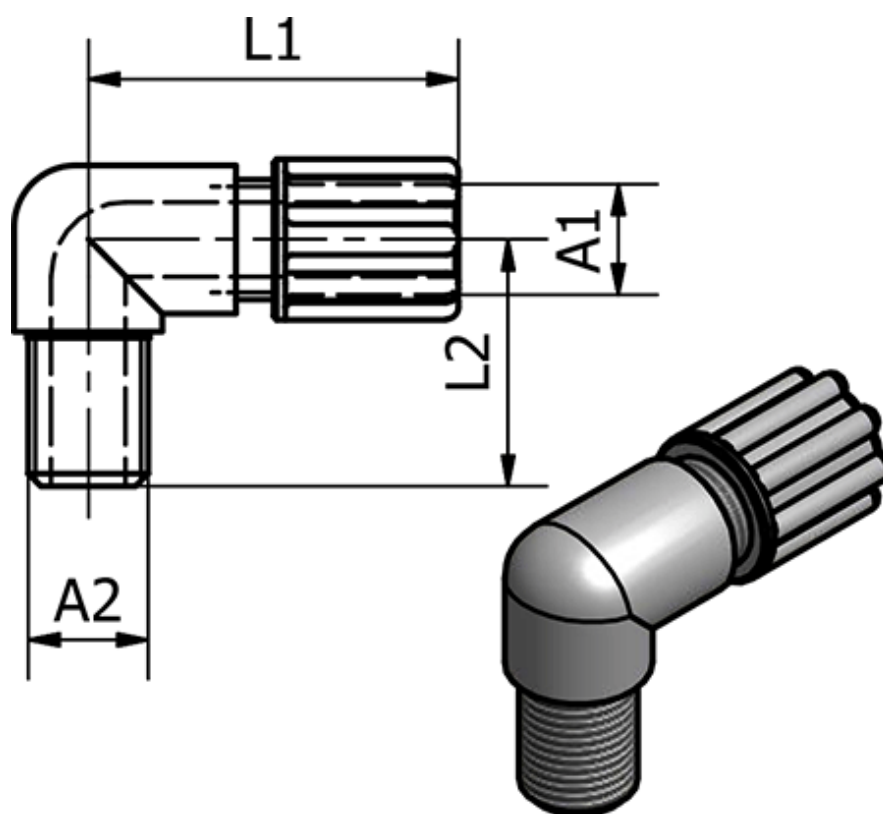

Article number: 58614074

Description: Push-on 140.74, Ø9/12 - G 3/8"
Angle

Measures

Ext. Hose Diameter A1	= 9/12
L1	= 37
L2	= 32
Thread A2	= G 3/8"